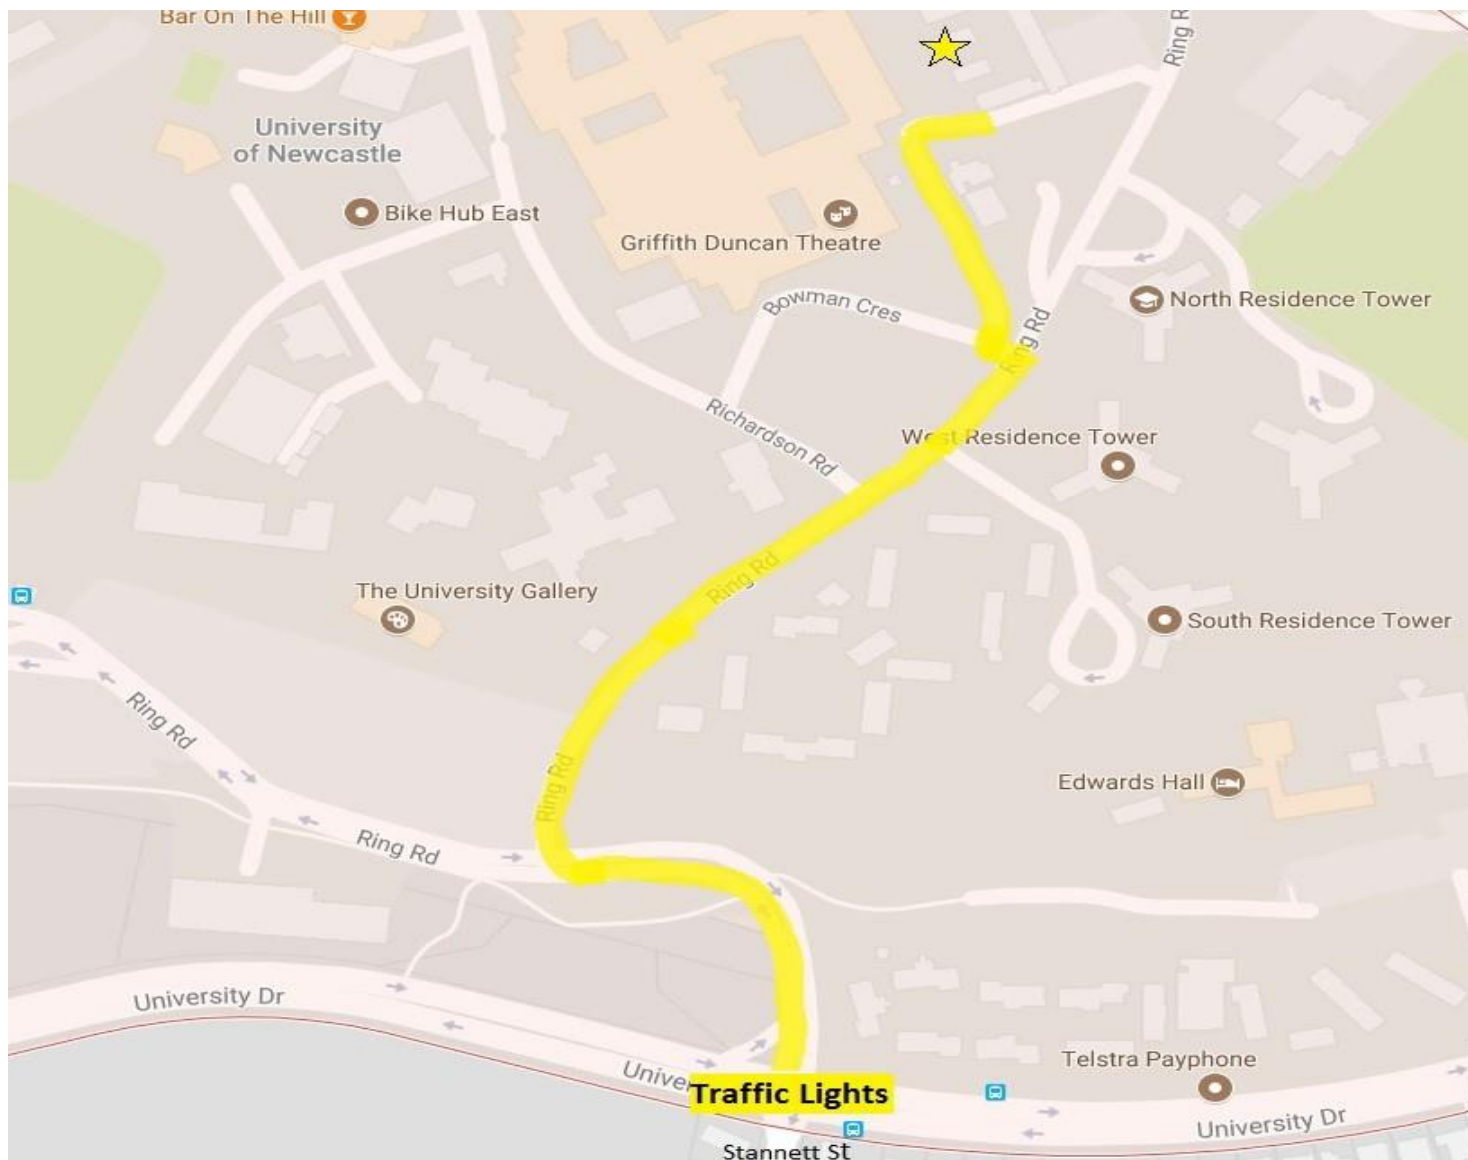

## MAP TO HPMI PARKING SPOT

Enter the University at the Stannett St traffic lights (not the large roundabout) stay in the right lane, take the first right.

Go over 4 speed humps (2 big ones & 2 small ones) and turn in at the Hunter (Griffith Duncan Theatre) sign on your left. Continue down the hill to the immediate right, Hunter Lane (not to the carpark on the left, Bowman Cres).

At the bottom of the hill you will turn right. On your left, there are two disabled parks as well as our HPMI Reserved Parking spot.